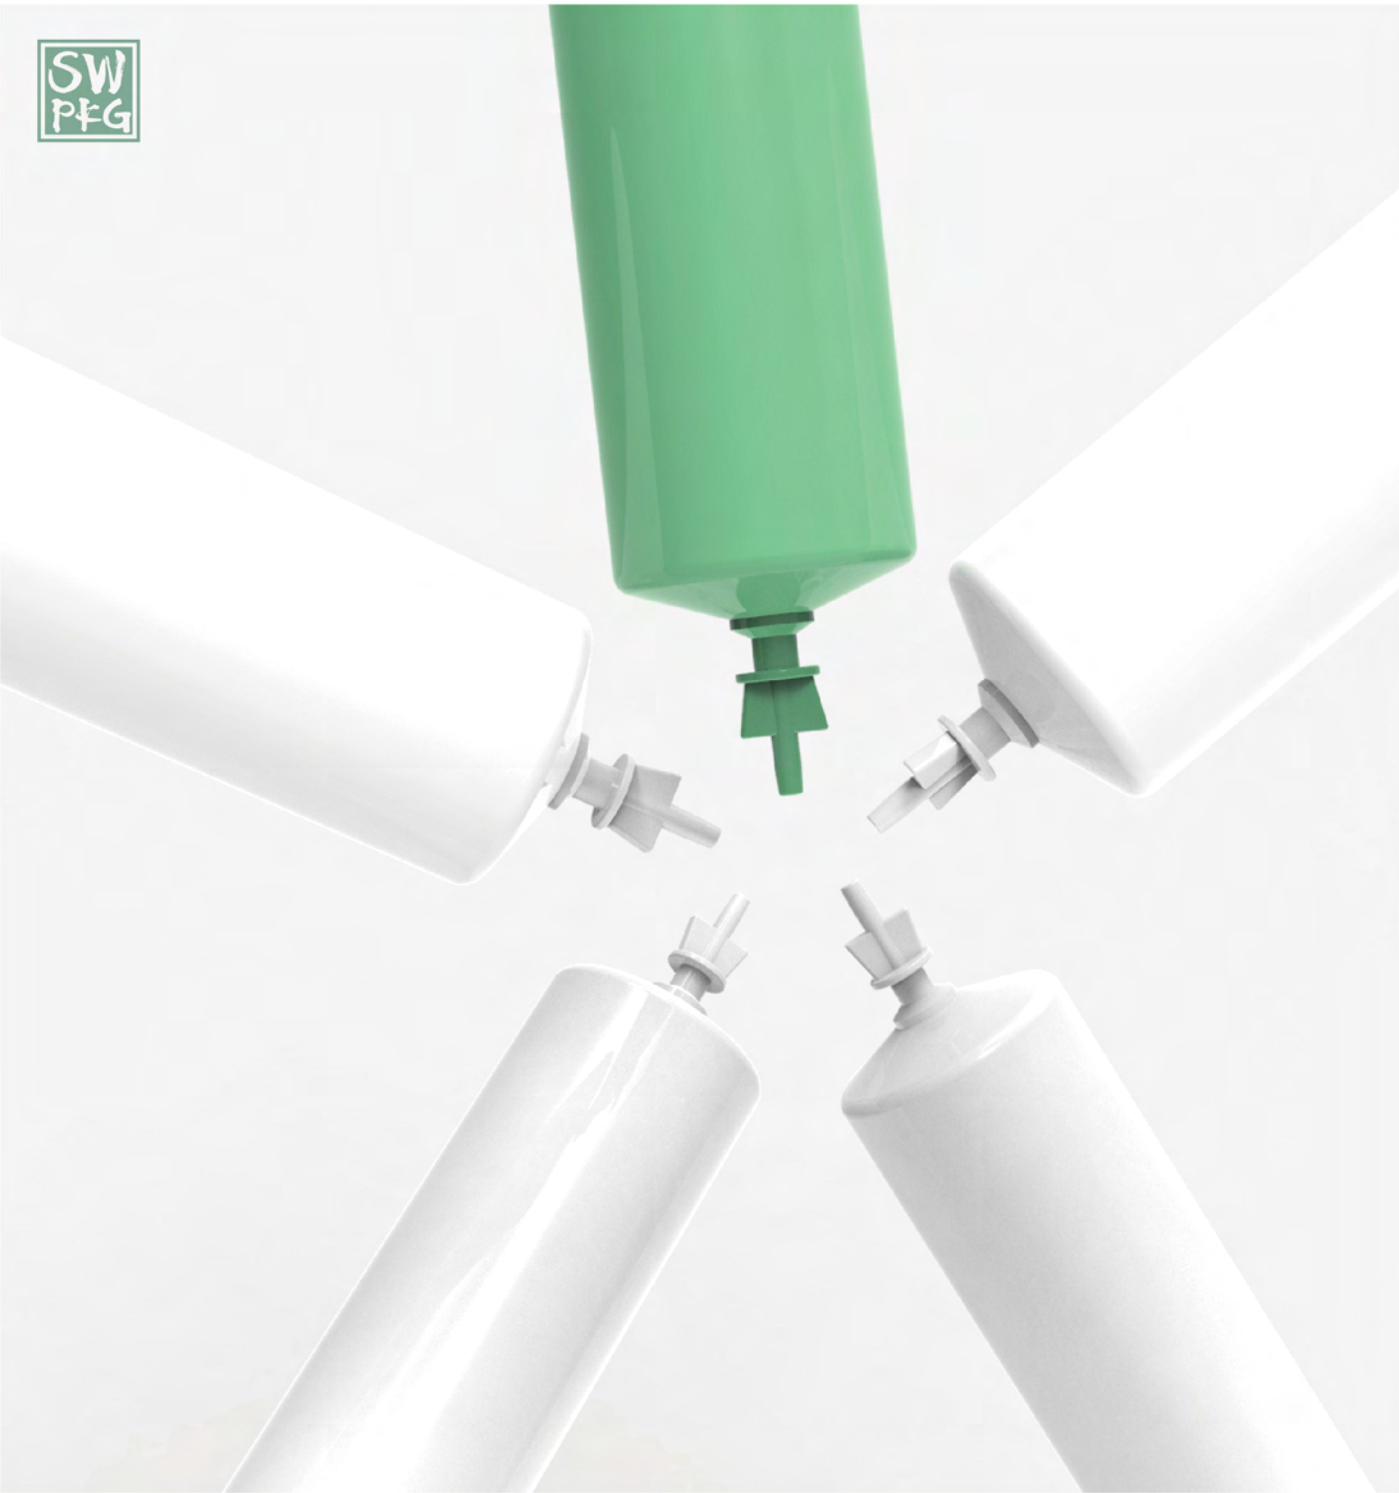

BREAK OFF TIP TUBE SERIES
SOMEWANG TUBE

AS-TD3060DA