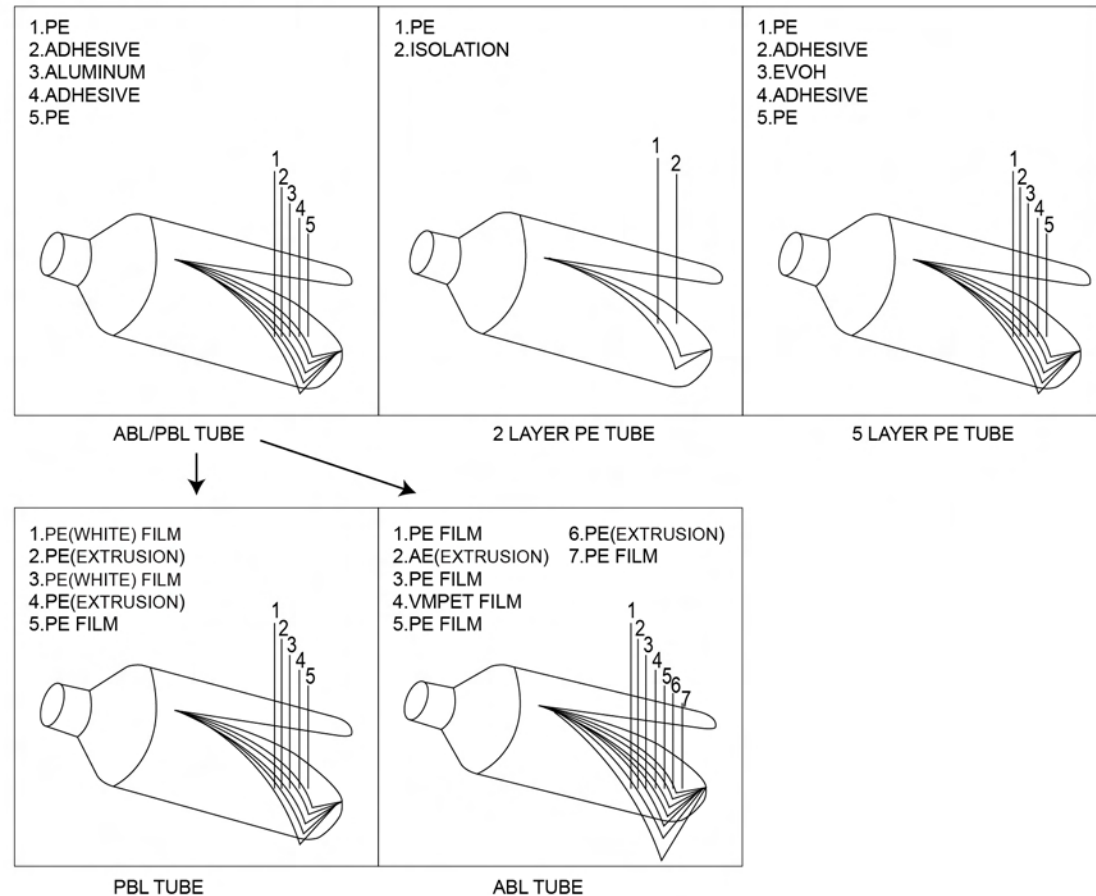

SPECIFICITY & CAPABILITY

- 1.If tube diameter is set, the length can be adjust;
- 2.Specifications are for reference only, and customer's size are available

SCHEMATIC OF TUBE