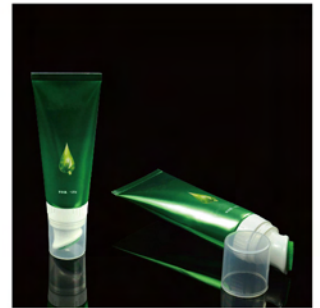

To find more,
please visit us
at: www.somewang.com

SWC-TD197CMB

SWC-TD1915CMA

SWC-TD35100D

SWC-TD40100X

To find more,please visit us at www.somewang.com

T
TUBE

Lip gloss &
mascara brush
tube